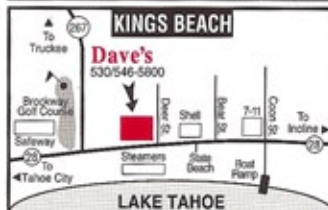

We Rent Clothing & Stuff!

TAHOE CITY
590 & 600 N. Lake Blvd.
583-6415 Skis
583-0400 Boards

TRUCKEE
10200 Commercial Row
Downtown Truckee
582-0900

KINGS BEACH
8299 N. Lake Blvd.
546-5800

SQUAW VALLEY
Hwy 89 & Squaw Valley Rd
583-5665

4 NORTH TAHOE LOCATIONS

Cross Country • Snowshoes • Overnight Tuneups

www.tahodaves.com